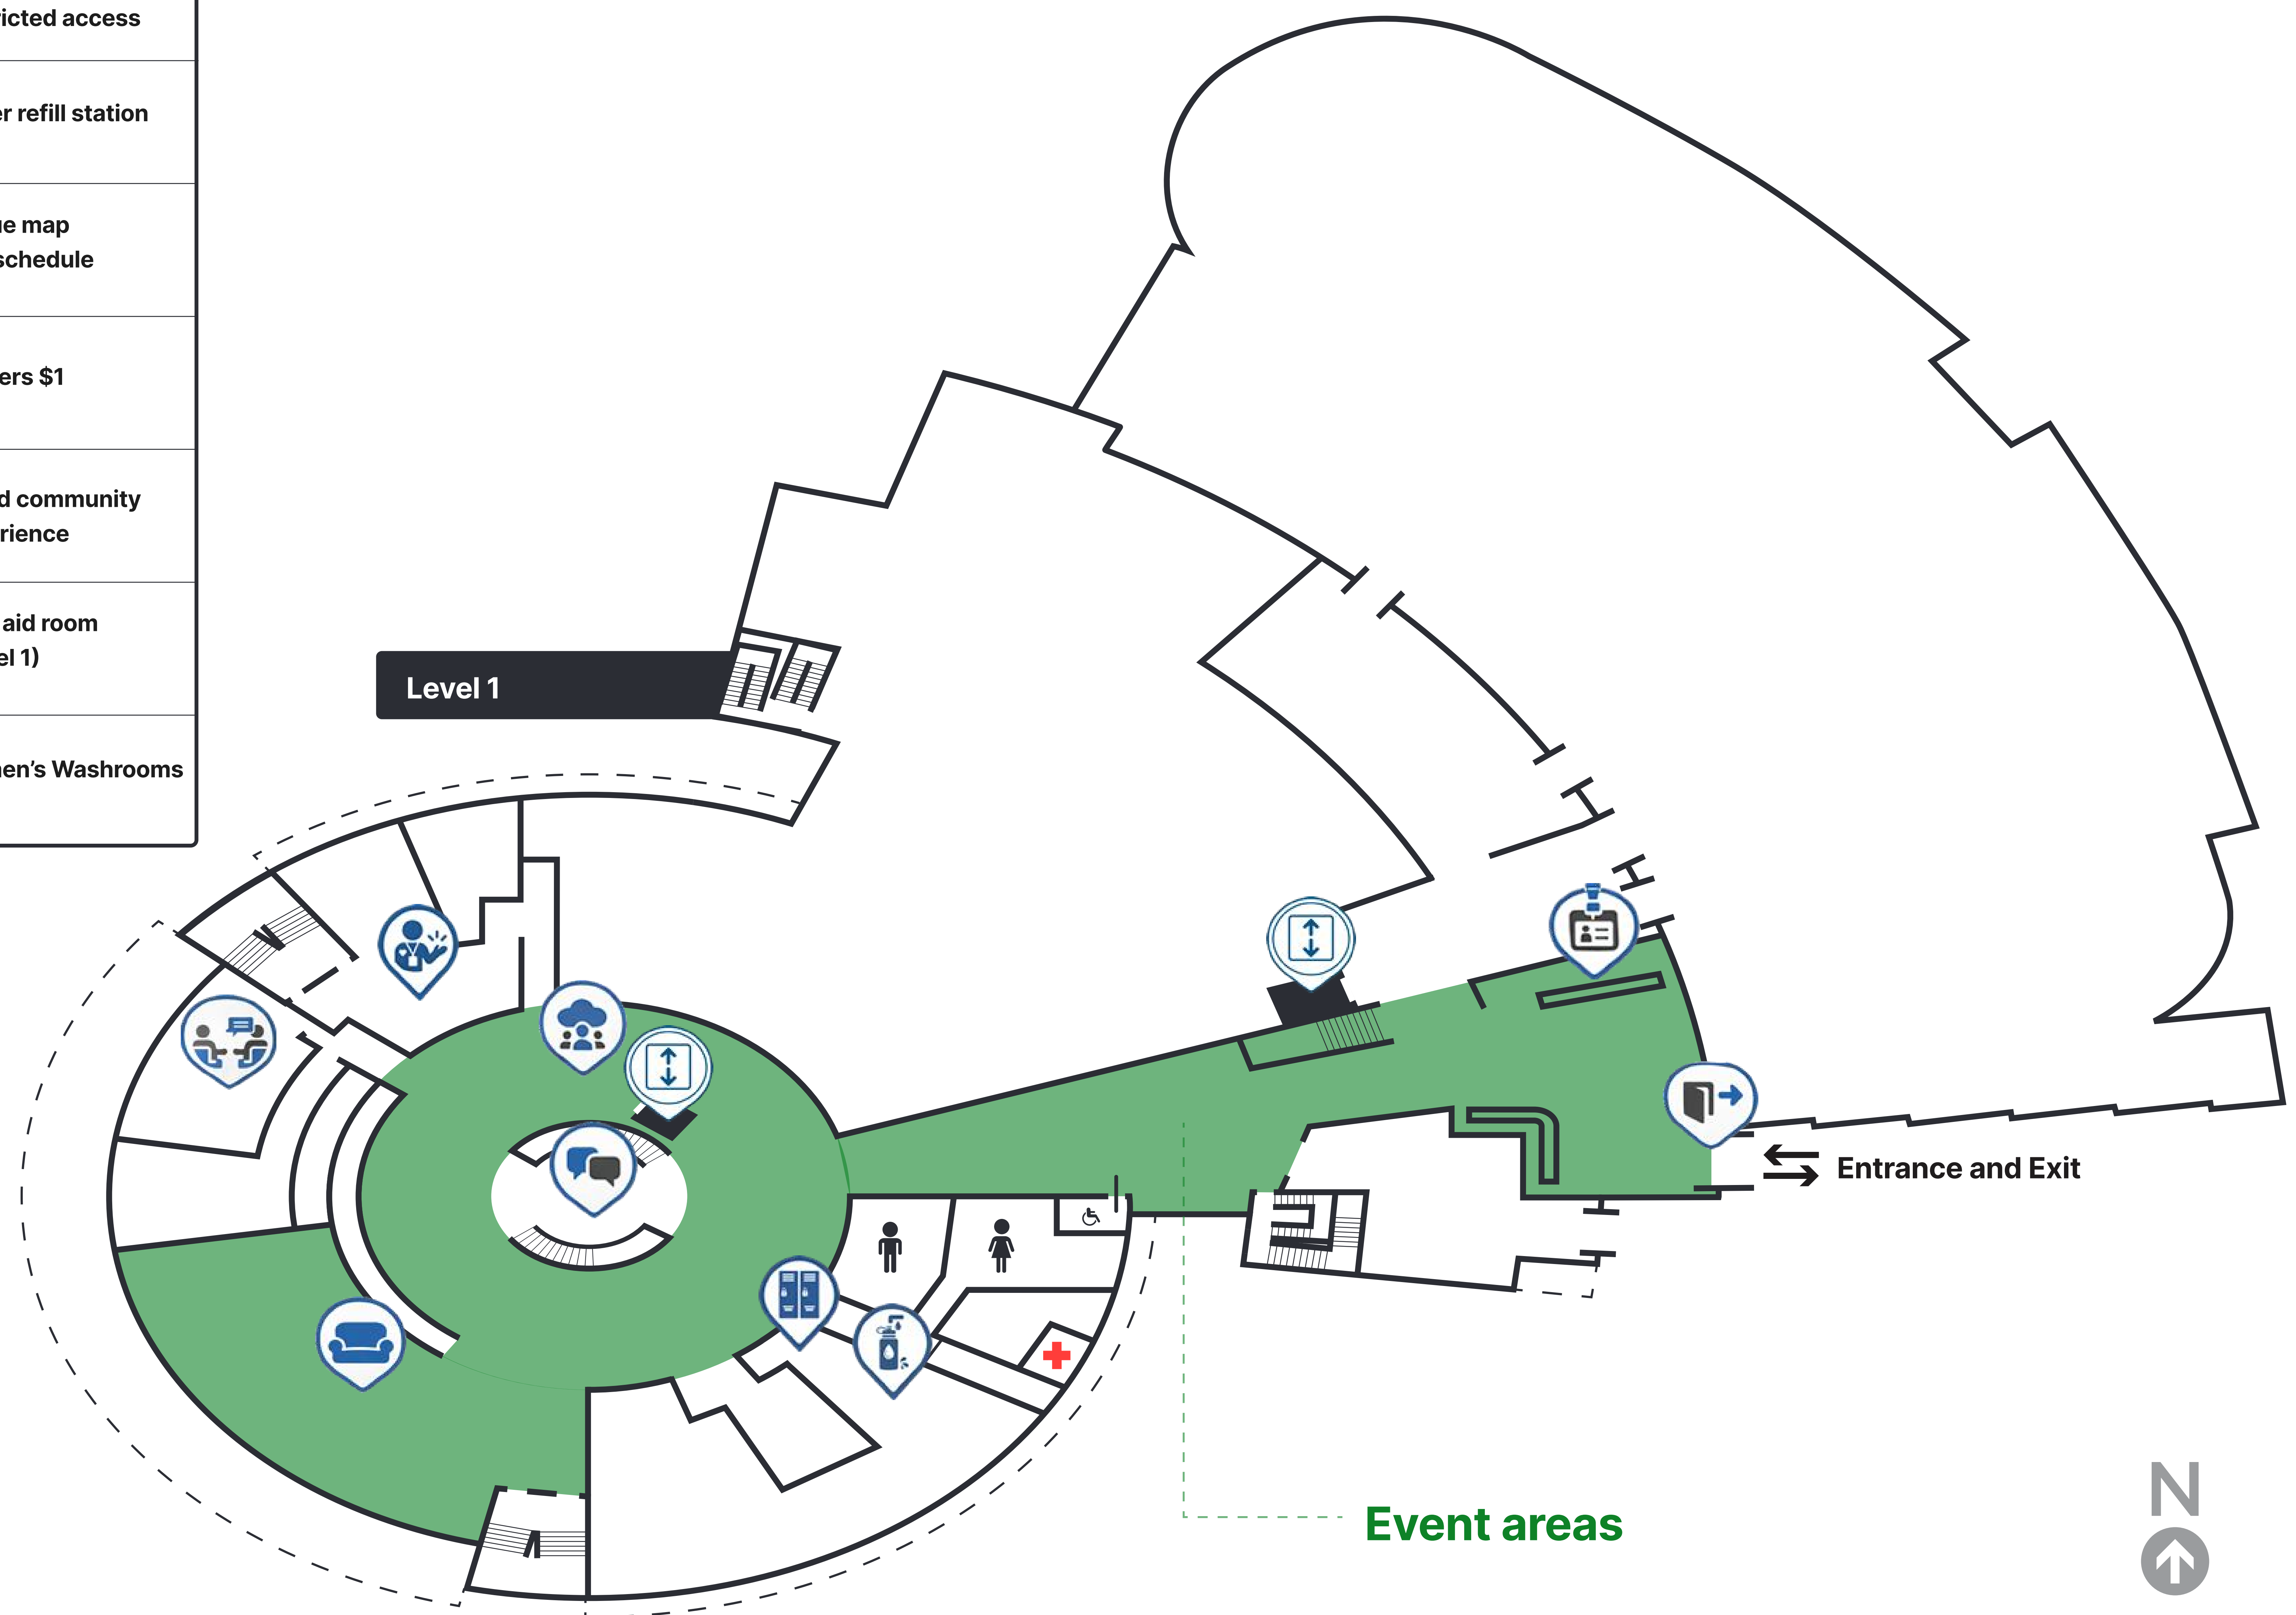

## Level 1

|                                     |                                   |
|-------------------------------------|-----------------------------------|
| Volunteers lounge restricted access | Speakers lounge restricted access |
| Community lounge food and drinks    | Water refill station              |
| Registration and tickets            | Venue map and schedule            |
| Entrance and exit                   | Lockers \$1                       |
| Community stage                     | Cloud community experience        |
| Elevator                            | First aid room (Level 1)          |
| Men's Washrooms                     | Women's Washrooms                 |

## Level 2

|                                    |  |
|------------------------------------|--|
| Main stage                         | Cloud chamber                          |
| Artificial Intelligence experience | Hackathon teams room                   |
| Sound and visual experience        | Venue map and schedule                 |
| Cloud security experience          | Water refill station                   |
| Quiet area to take phone calls     | Lockers \$1                            |
| No food or drink allowed           | After party entrance restricted access |
| Men's Washrooms                    | Women's Washrooms                      |
| Elevator                           |  |